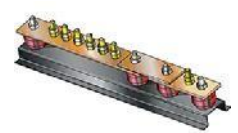

EARTHING & LIGHTNING PRODUCTS

Earth Plate

Lattice Copper Earth Plate

Coupler

Air Terminal Base

Earth Bars & D.L

Bonds

U Bolt Clamps

Water Pipe Clamp

Circular Conductors

Clamps Fittings

Multiple Point

Cast Cable saddle

Flat Tape systems

Cross Clamps

Insulator